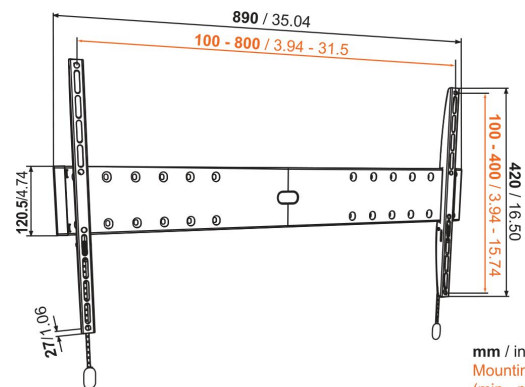

BASE 05 L Fixed TV Wall Mount

Key Benefits

- Strong and Simple: solid, secure solutions to mount your TV
- Mount your TV only 2,7 cm from the wall
- Lock your TV securely in place

For TVs up to 80 inch (203 cm)

You've spent good money on a great TV. So when it comes to putting it pride of place, you don't want to risk mounting it with just any wall mount. For you, only the best will do. BASE 05 L is a strong, solid wall mount that is suitable for 40 to 80 inch (102 to 203 cm) TVs weighing up to 70 kg (154 lbs). Flat against the wall to save space The best way to save space around your TV is to mount it flat against the wall. The BASE 05 L is a fixed TV wall mount that still leaves enough space for air circulation, to prevent overheating.

BASE 05 L Fixed TV Wall Mount

Specifications

Article number (SKU)	8343305
Colour	Black
EAN single box	87 12285324307
Product size	XL
TÜV certified	Yes
Guarantee	Lifetime
Min. screen size (inch)	40
Max. screen size (inch)	80
Max. weight load (kg/Lbs)	70 / 154.32
Min. hole pattern	100mm x 100mm
Max. hole pattern	800mm x 400mm
Max. bolt size	M8
Max. height of interface (mm)	420
Max. width of interface (mm)	888
Certifications	TÜV
Max. horizontal hole pattern (mm)	800
Max. vertical hole pattern (mm)	400
Min. distance to the wall (mm / inch)	27 / 1.06
Service position	No
Spirit level included	No
Universal or fixed hole pattern	Universal